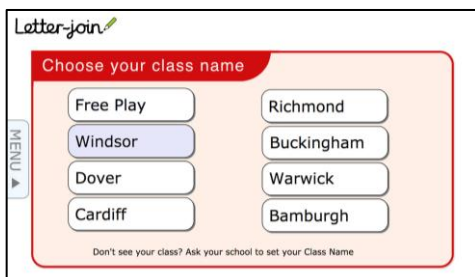

Choose a Classroom

Once logged-in, choose your child's classroom and you can use Letter-join's resources and fun activities to reinforce the handwriting we teach at school. You can trace over the letters and words and play the games on your tablet.

We are limited to the number of users who can log in to this account, so please do not share these log-in details.